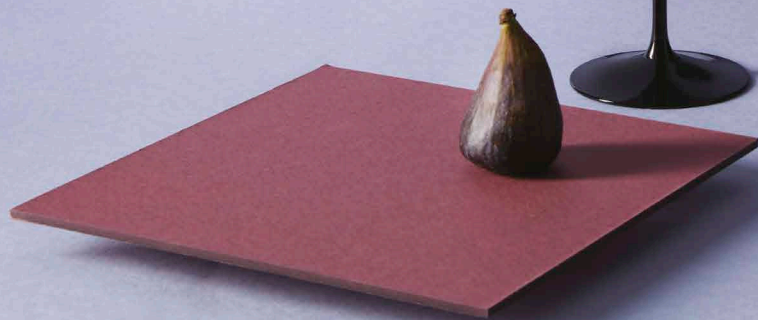

# *Barman*

ICON

**HAFFACHOV**

# Barman

BLACK

Shaken. Not stirred.  
A bartending glassware set in jet black.  
Mysterious and dark like an endless night out.

DESIGN BY MILAN METELÁK  
IN 1979 & 1981

CHAMPAGNE  
230 ML  
181 × 103 MM  
1/3315/8